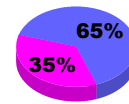

GMT: **DANA BIGGS**

Location: **HAWAII**

GMT CA: **1**

**CLUBS**

Month	New Club Goal	Actual New Clubs	Actual Dropped Clubs	Gain/Loss of Clubs
<b>2012-2013</b>				
Jul/Aug/Sep	0	0	0	0
Oct/Nov/Dec	0	0	0	0
Jan/Feb/Mar	0	0	0	0
Apr/May/June	1	0	0	0
<b>Totals</b>	<b>1</b>	<b>0</b>	<b>0</b>	<b>0</b>

**Club Results 2012-2013**

Goal, New, Dropped, Gain/Loss

**YTD Status Quo Clubs 2012-2013**

Status Quo Clubs Compared to Status Quo Members

**Club Gain/Loss 2012-2013**

**MEMBERSHIP**

Month	Net Memb Goal	Actual New Memb	Actual Dropped Memb	Gain/Loss of Memb
<b>2012-2013</b>				
Jul/Aug/Sep	20	84	90	-6
Oct/Nov/Dec	20	29	53	-24
Jan/Feb/Mar	20	33	45	-12
Apr/May/June	5	42	89	-47
<b>Totals</b>	<b>65</b>	<b>188</b>	<b>277</b>	<b>-89</b>

**Membership Results 2012-2013**

Goal, New, Dropped, Gain/Loss

**Gender Comparison 2012-2013**

**Membership Gain/Loss 2012-2013**