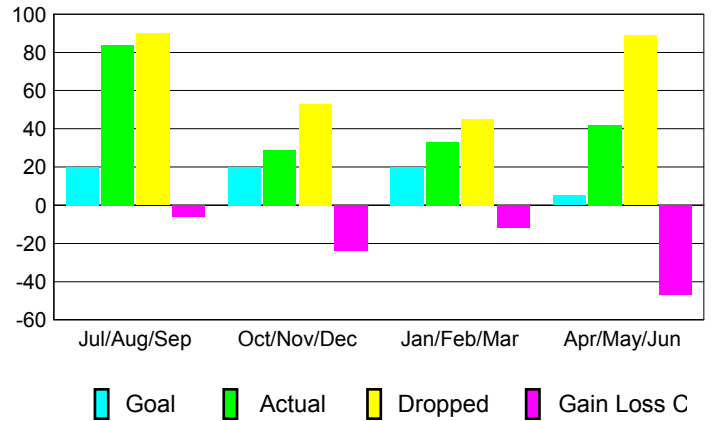

GMT: **DANA BIGGS**

Location: **HAWAII**

GMT CA: **1**

**CLUBS**

Month	New Club Goal	Actual New Clubs	Actual Dropped Clubs	Gain/Loss of Clubs
<b>2012-2013</b>				
Jul/Aug/Sep	0	0	0	0
Oct/Nov/Dec	0	0	0	0
Jan/Feb/Mar	0	0	0	0
Apr/May/June	1	0	0	0
<b>Totals</b>	<b>1</b>	<b>0</b>	<b>0</b>	<b>0</b>

**Club Results 2012-2013**

Goal, New, Dropped, Gain/Loss

**YTD Status Quo Clubs 2012-2013**

Status Quo Clubs Compared to Status Quo Members

**Club Gain/Loss 2012-2013**

**MEMBERSHIP**

Month	Net Memb Goal	Actual New Memb	Actual Dropped Memb	Gain/Loss of Memb
<b>2012-2013</b>				
Jul/Aug/Sep	20	84	90	-6
Oct/Nov/Dec	20	29	53	-24
Jan/Feb/Mar	20	33	45	-12
Apr/May/June	5	42	89	-47
<b>Totals</b>	<b>65</b>	<b>188</b>	<b>277</b>	<b>-89</b>

**Membership Results 2012-2013**

Goal, New, Dropped, Gain/Loss

**Gender Comparison 2012-2013**

**Membership Gain/Loss 2012-2013**